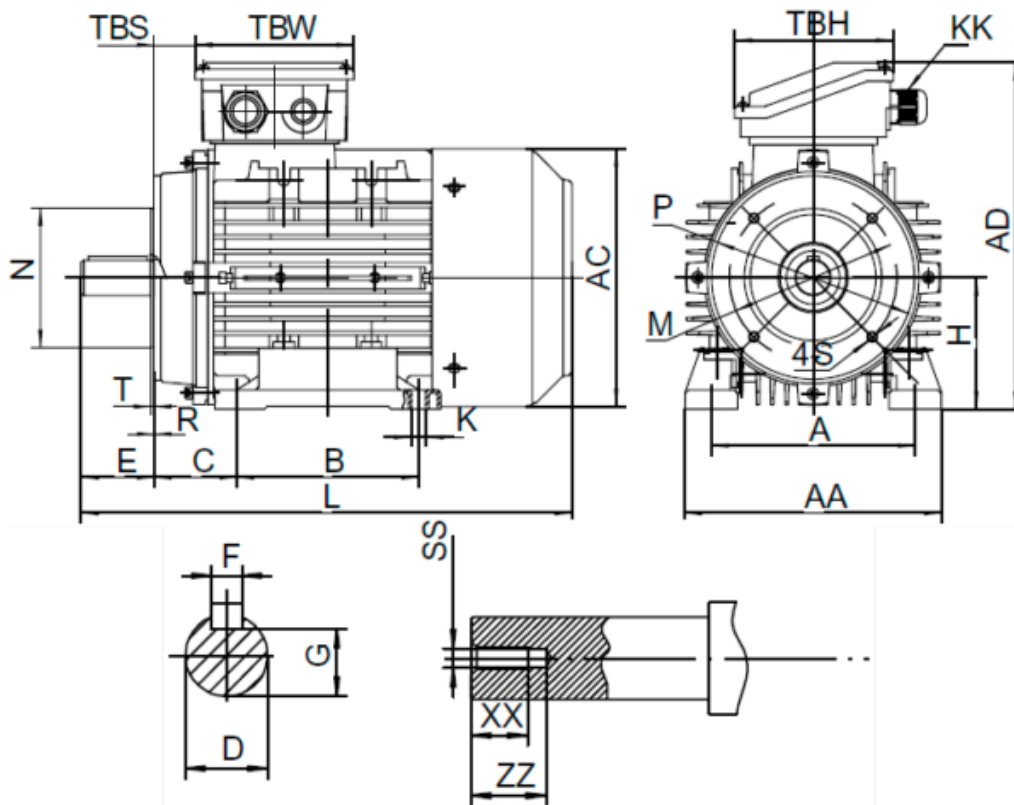

# Data Sheet

Article number: 2518004002260140

Description: Kleedrive T3A 100L2-2 4.0kw 2800 rpm UL/CSA  
3x400/690V 50 HZ IP55 B34 Eff=82,7%

## Measures

A = 160	F = 8	R = 0	ZZ = 30
AA = 200	G = 24	S = M8	
AC = Ø199	H = 100	SS = M10	
AD = 260	HD = 160	T = 3.5	
B = 140	L = 376	TBH = 118	
C = 63	M = Ø130	TBS = 32	
D = Ø28	N = Ø110	TBW = 118	
E = 60	P = Ø160	XX = 22	